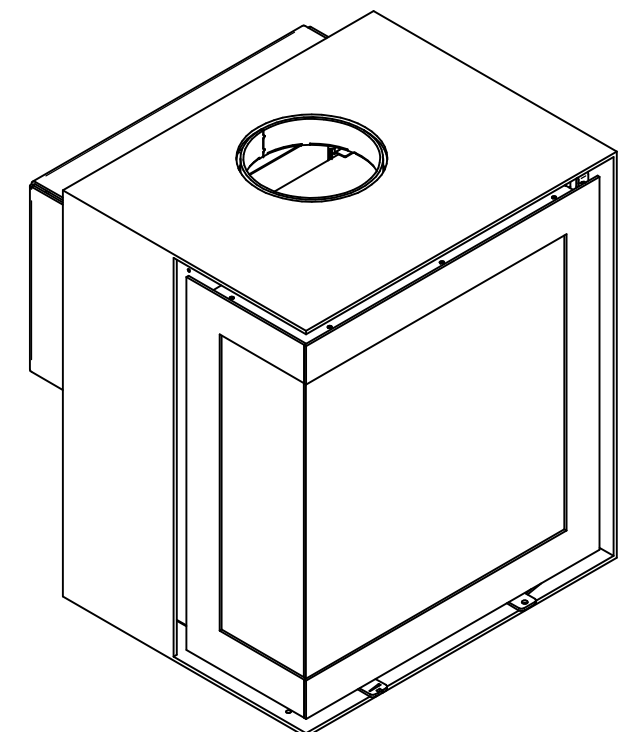

Ø100mm
extern air inlet

OPTION
console for wall

VENUS 530CL V24
in the box + console for wall