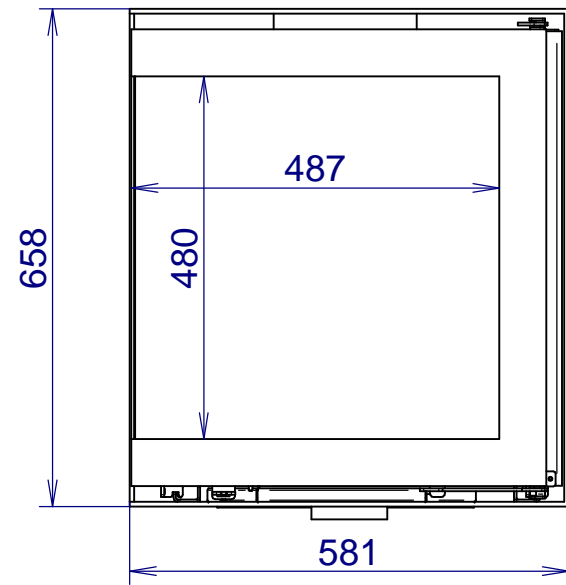

Ø100mm
extern air inlet

OPTION
console for wall

VENUS 530CL V24
in the box + console for wall