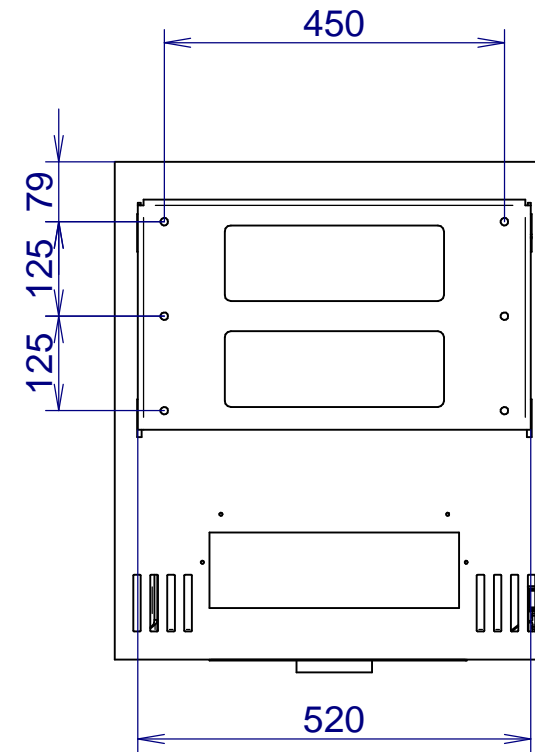

Ø100mm
extern air inlet

OPTION
console for wall

VENUS 530CL V24
in the box + console for wall