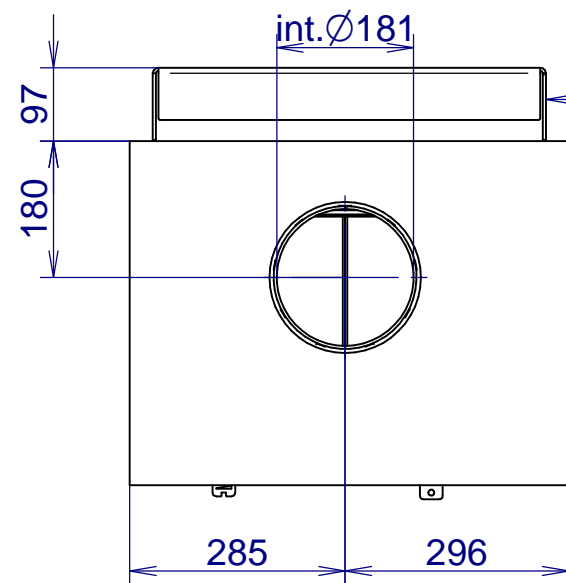

Ø100mm
extern air inlet

OPTION
console for wall

VENUS 530CL V24
in the box + console for wall