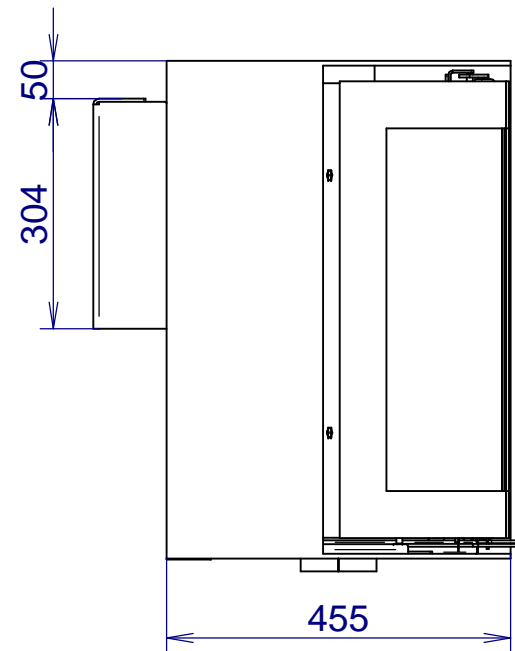

Ø100mm
extern air inlet

OPTION
console for wall

VENUS 530CL V24
in the box + console for wall